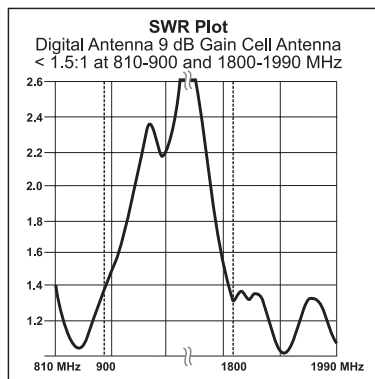

30" CELLULAR ANTENNA

9 dB GAIN DUAL BAND

500 GOLD | 800 SERIES | 900 SERIES

Digital Antenna's dual band cellular antennas improve signals on cellular (824-894 MHz) and PCS (1850-1990 MHz) bands. They are omni-directional, transmitting and receiving signals from all directions, and provide you with 10 times the signal of a cell phone used by itself. With a powerful 9dB gain and professional marine grade construction, these cell antennas deliver high performance that will last for years. Available in lengths from 18" to 8', each antenna is designed for easy connection to your cell phone or amplifier. Choose the length and mounting options best suited for your application.

500 GOLD Series: 561-CW | 561-CB

- Mount:** Standard 1"-14 threaded base.
- Connector:** GOLD factory-attached mini-UHF female with double mini-UHF male adapter.
- Cable:** 20' exclusive low-loss, tinned braid, foil shielded, UV stable RG-8X marine cable.

800 Series: 854-CW | 854-CB

- Mount:** Stainless steel double female ferrule for mounting 1"-14 threaded base.
- Connector:** Highest quality Type N female.
- Cable:** Not included – use Digital Antenna's PowerMax™ Cable.

Product Technical Specifications

Models # 561-CW | 561-CB, # 854-CW | 854-CB, # 996-CW | 996-CB

Radiation Pattern	Omni-Directional
Gain	9 dBi
Bandwidth VSWR	< 1.5:1 = 810-900 and 1800-1990 MHz
Impedance	50 ohms
Max Input Power	250 watts
Dimensions	30" l x 1" tapered OD
Exterior Finish	White, UV stable poly-urethane coating
Ferrule	316 Stainless Steel
Wind Rating	125 mph
Weight	500 Series 1.4 lbs 800 Series 0.9 lbs 900 Series 1.6 lbs
Cable	500 Series 20" exclusive RG-8X
RF Connector	500 Series - Mini-UHF female with double male adapter 800 & 900 Series - Type N female
Installation	500 Series - 1"-14 female threads 800 Series - 1"-14 threaded double female ferrule 900 Series - Stainless steel brackets for flat or mast mounting