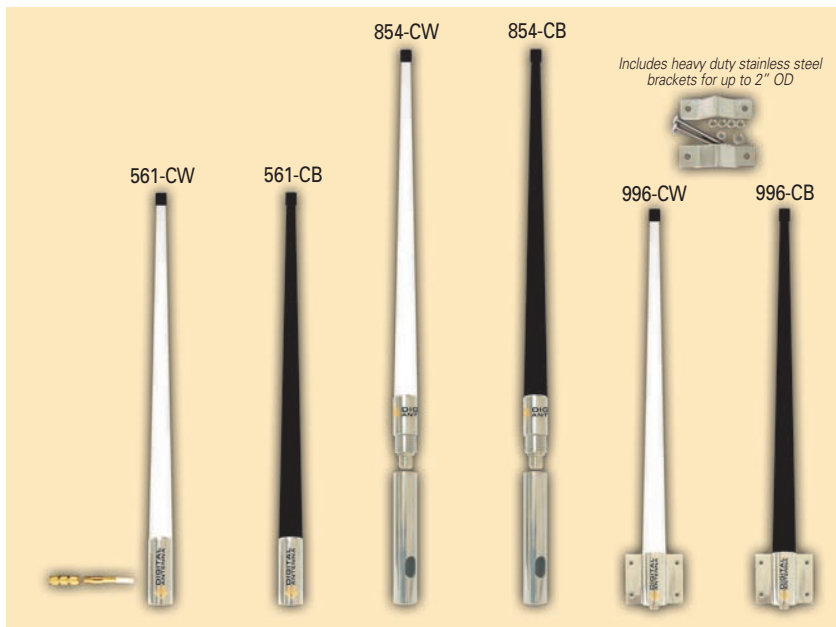

30" CELLULAR ANTENNA

9 dB GAIN DUAL BAND

500 GOLD | 800 SERIES | 900 SERIES

Digital Antenna's dual band cellular antennas improve signals on cellular (824-894 MHz) and PCS (1850-1990 MHz) bands. They are omni-directional, transmitting and receiving signals from all directions, and provide you with 10 times the signal of a cell phone used by itself. With a powerful 9dB gain and professional marine grade construction, these cell antennas deliver high performance that will last for years. Available in lengths from 18" to 8', each antenna is designed for easy connection to your cell phone or amplifier. Choose the length and mounting options best suited for your application.

500 GOLD Series: 561-CW | 561-CB

- Mount:** Standard 1"-14 threaded base.
- Connector:** GOLD factory-attached mini-UHF female with double mini-UHF male adapter.
- Cable:** 20' exclusive low-loss, tinned braid, foil shielded, UV stable RG-8X marine cable.

800 Series: 854-CW | 854-CB

- Mount:** Stainless steel double female ferrule for mounting 1"-14 threaded base.
- Connector:** Highest quality Type N female.
- Cable:** Not included – use Digital Antenna's PowerMax™ Cable.

Product Technical Specifications

Models # 561-CW | 561-CB, # 854-CW | 854-CB, # 996-CW | 996-CB

Radiation Pattern	Omni-Directional
Gain	9 dBi
Bandwidth VSWR	< 1.5:1 = 810-900 and 1800-1990 MHz
Impedance	50 ohms
Max Input Power	250 watts
Dimensions	30" l x 1" tapered OD
Exterior Finish	White, UV stable poly-urethane coating
Ferrule	316 Stainless Steel
Wind Rating	125 mph
Weight	500 Series 1.4 lbs 800 Series 0.9 lbs 900 Series 1.6 lbs
Cable	500 Series 20" exclusive RG-8X
RF Connector	500 Series - Mini-UHF female with double male adapter 800 & 900 Series - Type N female
Installation	500 Series - 1"-14 female threads 800 Series - 1"-14 threaded double female ferrule 900 Series - Stainless steel brackets for flat or mast mounting